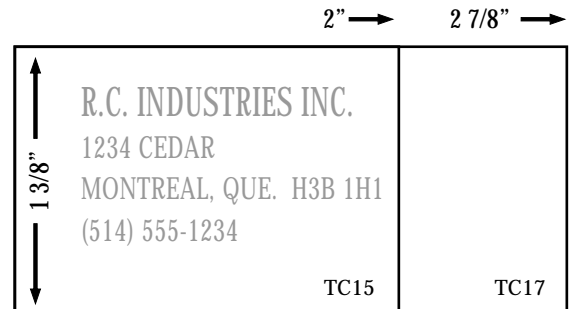

RUBBER STAMP MOUNTS

PLEASE PRINT A COPY
FOR YOUR USE.

- TC R1 3/8"
- TC R2 5/8"
- TC R3 1 1/8"
- TC R4 1 1/2"
- TC R5 1 7/8"